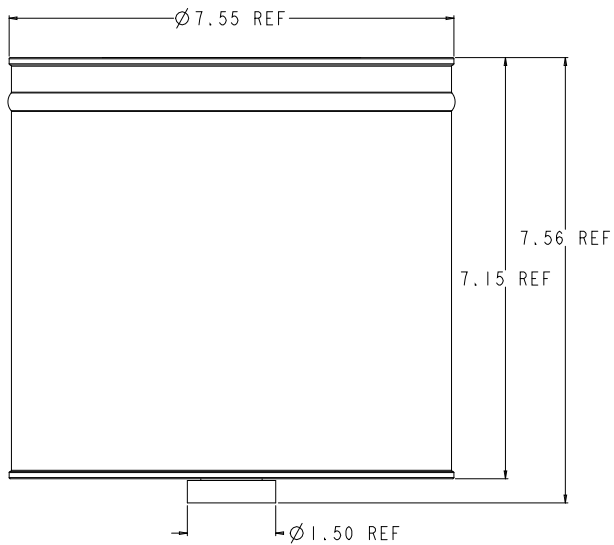

M25 OR MTS 40 SYSTEM

ITEM #	PART No.	FILTER DESCRIPTION	QTY	Stamped Filter ID #
1	02-00401	Filter with Additives	1	1
2	02-00402	Filter without Additives	1	2
3	02-00403	Filter with CGP® with Additives	1	3
4	02-00404	Filter with CGP® without Additives	1	4
5	02-00405	Filter with CGP® with Additives XD	1	5
6	02-M25N (prev. 02-00406)	Filter with CGP without Additives - Polydry®	1	6
7	02-M25X (prev. 02-00407)	Filter with CGP with Additives XD - Polydry®	1	7
8	02-M25NS (prev.02-00408)	Filter with CGP with SNG (Natural Gas) Additives - Polydry®	1	8