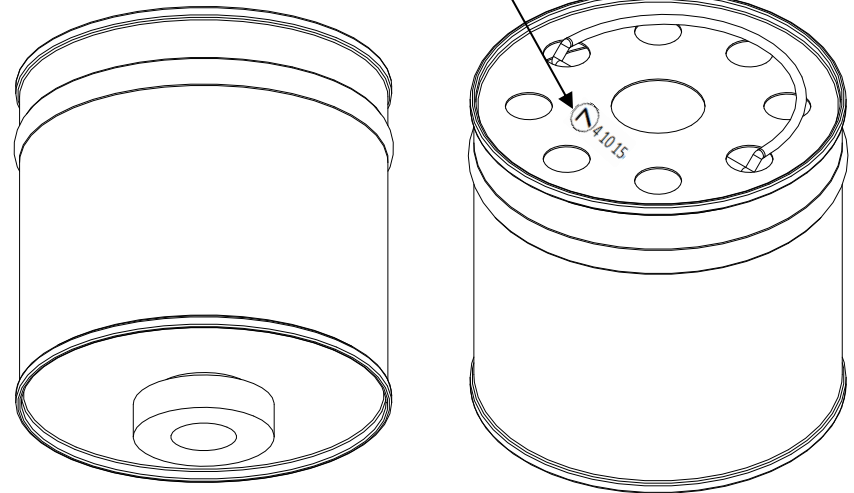

Stamped Filter ID#
(Example for Part No. 02-00087)