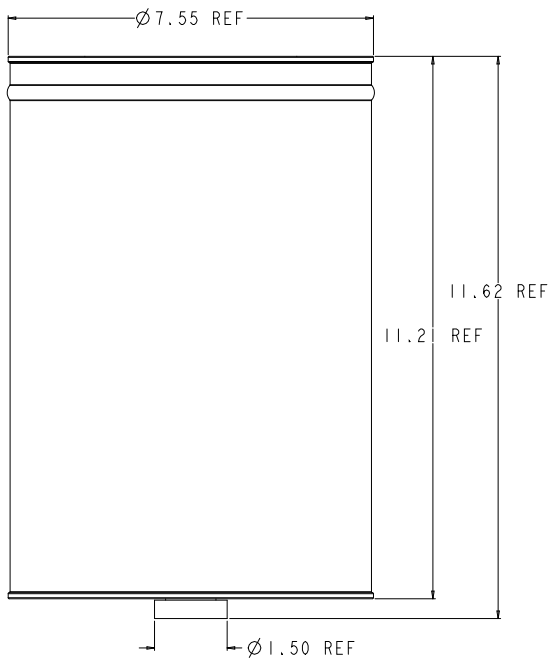

M45 OR MTS 60 SYSTEM

ITEM #	PART No.	FILTER DESCRIPTION	QTY	Stamped Filter ID #
1	02-00601	Filter with Additives	1	1
2	02-00602	Filter without Additives	1	2
3	02-00603	Filter with CGP® with Additives	1	3
4	02-00604	Filter with CGP® without Additives	1	4
5	02-00605	Filter with CGP® with Additives XD	1	5
6	02-M45N (prev. 02-00606)	Filter with CGP without Additives - Polydry®	1	6
7	02-M45X (prev. 02-00607)	Filter with CGP with Additives XD - Polydry®	1	7
8	02-M45S (prev. 02-00608)	Filter with CGP with SNG (Natural Gas) Additives - Polydry®	1	8