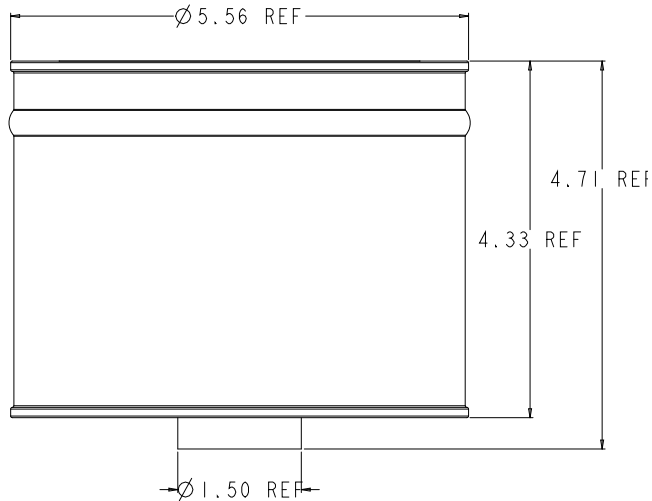

M6W OR MTS 12 SYSTEM

ITEM #	PART No.	FILTER DESCRIPTION	QTY	Stamped Filter ID #
1	02-00121	Filter with Additives	1	1
2	02-00122	Filter without Additives	1	2
3	02-00123	Filter with CGP® with Additives	1	3
5	02-00125	Filter with CGP® with Additives XD	1	5
6	02-M6WN (prev. 02-00126)	Filter with CGP without Additives - Polydry®	1	6
7	02-M6WX (prev. 02-00127)	Filter with CGP with Additives XD - Polydry®	1	7
8	02-M6WS (prev. 02-00128)	Filter with CGP with SNG (Natural Gas) Additives - Polydry®	1	8